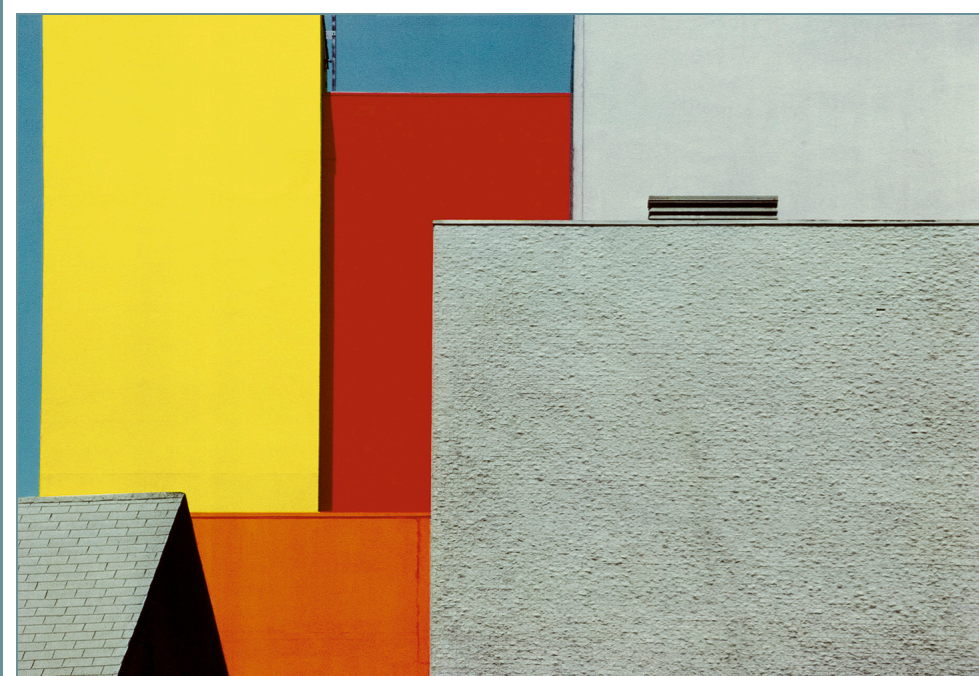

[NEWS](#)

[BLOG](#)

19th century, 20th century + contemporary fine art photography

Current exhibition:

*LINES, SPHERES, AND GLYPHS: Fontana,  
Giacomelli, Haas, Kepes, Siskind*

February 14 - March 25, 2017