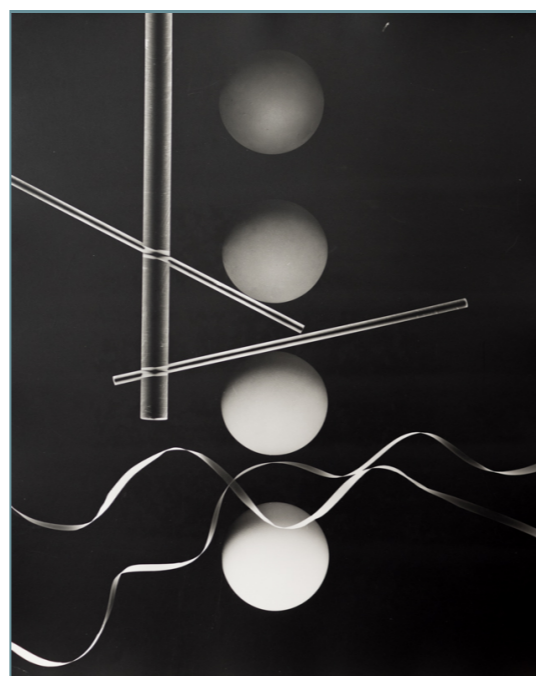

RKG

ROBERT KLEIN GALLERY

[HOME](#)

[ABOUT](#)

[ARTISTS](#)

[EXHIBITIONS](#)

[SERVICES](#)

[CONTACT](#)

[NEWS](#)

[BLOG](#)

19th century, 20th century + contemporary fine art photography

Current exhibition:

*LINES, SPHERES, AND GLYPHS: Fontana,  
Giacomelli, Haas, Kepes, Siskind*

February 14 - March 25, 2017